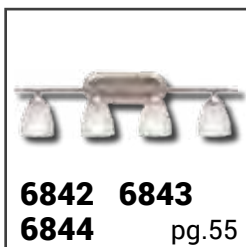

SUMMARY

SUMMARY

SUMMARY

SUMMARY

SUMMARY

SUMMARY

CEILING

Integrated light engines available in some fixtures as a replacement to standard lamp sockets upon request. Look for this symbol in the catalog for fixtures with an I.L.E. option.

4580

- Brushed Nickel, or Chrome
- Opal Glass
- 1 Socket
- Ceiling mount
- 13.25" W x 4.75" H
- Lamp Sold Separately

4582

- Brushed Nickel, or Chrome
- Opal Glass
- 2 Sockets
- Ceiling mount
- 15" W x 5.75" H
- Lamp Sold Separately