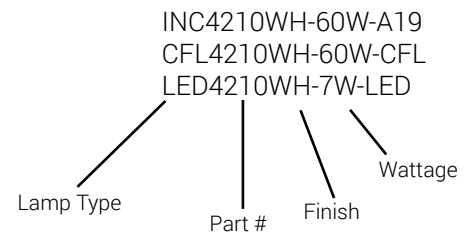

4208

4209

- Brushed Nickel, Chrome, or White
- Clear Ribbed Glass
- Ceiling mount
- 4208 - 7.5" W x 4.75" H - 1 Socket
- 4209 - 9.5" W x 4.75" H - 2 Sockets
- Lamp Sold Separately

EXAMPLE ON HOW TO ORDER