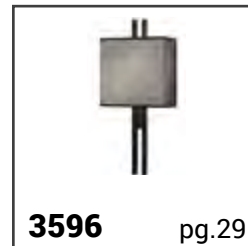

SUMMARY

SUMMARY

SUMMARY

SUMMARY

SUMMARY

SUMMARY

CEILING

Integrated light engines available in some fixtures as a replacement to standard lamp sockets upon request. Look for this symbol in the catalog for fixtures with an I.L.E. option.