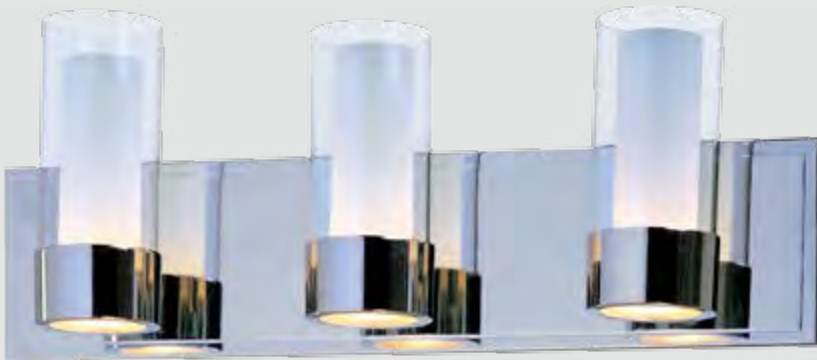

2017

CEILING MOUNT WALL SCONCE VANITY

E Lighting

AFFORDABLE ENERGY SOLUTIONS

CEILING