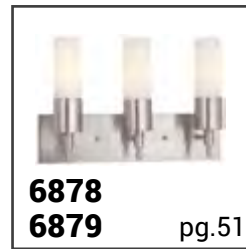

SUMMARY

SUMMARY

SUMMARY

SUMMARY

SUMMARY

SUMMARY

CEILING

Integrated light engines available in some fixtures as a replacement to standard lamp sockets upon request. Look for this symbol in the catalog for fixtures with an I.L.E. option.

4580

- Brushed Nickel, or Chrome
- Opal Glass
- 1 Socket
- Ceiling mount
- 13.25" W x 4.75" H
- Lamp Sold Separately

4582

- Brushed Nickel, or Chrome
- Opal Glass
- 2 Sockets
- Ceiling mount
- 15" W x 5.75" H
- Lamp Sold Separately