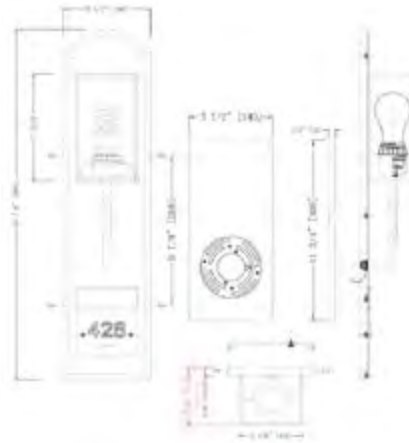

3134

- Crushed Nickel or Chrome with High Gloss Black Trim
- White Acrylic Lens
- 1 Socket
- Wall mount
- 5.75" W x 22.875" H x 3.875" Ext.
- Lamp Sold Separately

Item Number	Socket	Lamp Type	Wattage	Recommended Lamp	Voltage	Avail. Finishes	Kelvin	Lumens	CRI	Rated Hours
INC3130	E26	INC	60	B11018	120	AB, ORB	27K	550	97	750
CFL3130	GU24	CFL	13	LVC-13-SP-27	120	AB, ORB	27K	800	82	10,000
LED3130	GU24	LED	7	B1006	110-277	AB, ORB	27K	450	82	40,000
INC3134	E26	INC	60	B11018	120	BN, CH	27K	550	97	750
CFL3134	GU24	CFL	13	LVC-13-SP-27	120	BN, CH	27K	800	82	10,000
LED3134	GU24	LED	7	B1006	110-277	BN, CH	27K	450	82	40,000