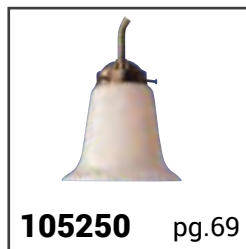

SUMMARY

SUMMARY

SUMMARY

SUMMARY

SUMMARY

SUMMARY

CEILING

Integrated light engines available in some fixtures as a replacement to standard lamp sockets upon request. Look for this symbol in the catalog for fixtures with an I.L.E. option.

4580

- Brushed Nickel, or Chrome
- Opal Glass
- 1 Socket
- Ceiling mount
- 13.25" W x 4.75" H
- Lamp Sold Separately

4582

- Brushed Nickel, or Chrome
- Opal Glass
- 2 Sockets
- Ceiling mount
- 15" W x 5.75" H
- Lamp Sold Separately