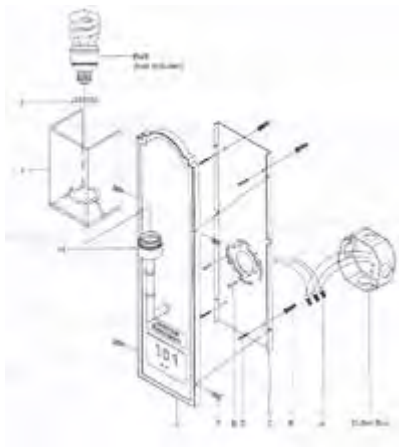

3134

- Crushed Nickel or Chrome with High Gloss Black Trim
- White Acrylic Lens
- 1 Socket
- Wall mount
- 5.75" W x 22.875" H x 3.875" Ext.
- Lamp Sold Separately

Item Number	Socket	Lamp Type	Wattage	Recommended Lamp	Voltage	Avail. Finishes	Kelvin	Lumens	CRI	Rated Hours
INC3130	E26	INC	60	B11018	120	AB, ORB	27K	550	97	750
CFL3130	GU24	CFL	13	LVC-13-SP-27	120	AB, ORB	27K	800	82	10,000
LED3130	GU24	LED	7	B1006	110-277	AB, ORB	27K	450	82	40,000
INC3134	E26	INC	60	B11018	120	BN, CH	27K	550	97	750
CFL3134	GU24	CFL	13	LVC-13-SP-27	120	BN, CH	27K	800	82	10,000
LED3134	GU24	LED	7	B1006	110-277	BN, CH	27K	450	82	40,000