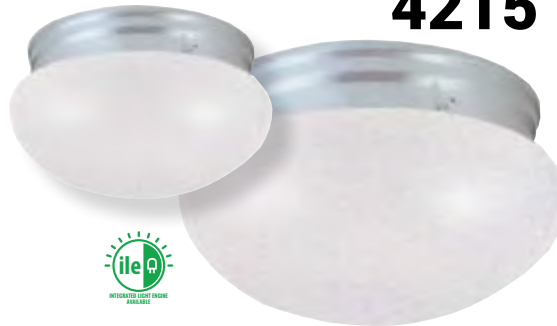

CEILING

4274

4295

- Brushed Nickel, Chrome, or White
- Frosted Ribbed Glass
- Ceiling mount
- 4274 - 7.5" W x 4.75" H - 1 Socket
- 4295 - 9.5" W x 4.75" H - 2 Sockets
- Lamp Sold Separately

4210

4215

- Brushed Nickel, Chrome, or White
- White Opal Glass
- Ceiling mount
- 4210 - 7.5" W x 4.75" H - 1 Socket
- 4215 - 9.5" W x 4.75" H - 2 Sockets
- Lamp Sold Separately