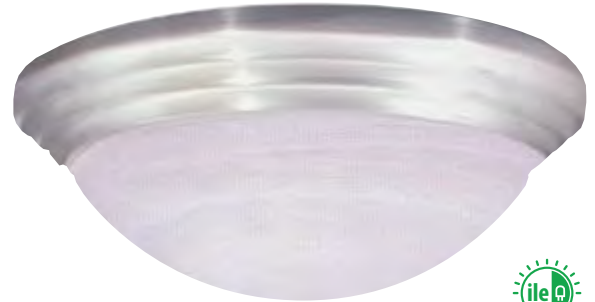

4368

- Brushed Nickel, Chrome, or Oil Rubbed Bronze
- Alabaster Glass
- 3 Sockets
- Ceiling mount
- 15" W x 6.5" H
- Lamp Sold Separately

Item Number	Socket	Lamp Type	Wattage	Recommended Lamp	Voltage	Avail. Finishes	Kelvin	Lumens	CRI	Rated Hours
INC4220	E26	INC	60	B11018	120	BN, CH, ORB	27K	550	97	750
CFL4220	GU24	CFL	13	LVC-13-SP-27	120	BN, CH, ORB	27K	800	82	10,000
LED4220	GU24	LED	7	B1006	110-277	BN, CH, ORB	27K	450	82	40,000
INC4221	E26	INC	60	B11018	120	BN, CH, ORB	27K	550	97	750
CFL4221	GU24	CFL	13	LVC-13-SP-27	120	BN, CH, ORB	27K	800	82	10,000
LED4221	GU24	LED	7	B1006	110-277	BN, CH, ORB	27K	450	82	40,000
INC4222	E26	INC	60	B11018	120	BN, CH, ORB	27K	550	97	750
CFL4222	GU24	CFL	13	LVC-13-SP-27	120	BN, CH, ORB	27K	800	82	10,000
LED4222	GU24	LED	7	B1006	110-277	BN, CH, ORB	27K	450	82	40,000
INC4364	E26	INC	60	B11018	120	BN, CH, ORB	27K	550	97	750
CFL4364	GU24	CFL	13	LVC-13-SP-27	120	BN, CH, ORB	27K	800	82	10,000
LED4364	GU24	LED	7	B1006	110-277	BN, CH, ORB	27K	450	82	40,000
INC4366	E26	INC	60	B11018	120	BN, CH, ORB	27K	550	97	750
CFL4366	GU24	CFL	13	LVC-13-SP-27	120	BN, CH, ORB	27K	800	82	10,000
LED4366	GU24	LED	7	B1006	110-277	BN, CH, ORB	27K	450	82	40,000
INC4368	E26	INC	60	B11018	120	BN, CH, ORB	27K	550	97	750
CFL4368	GU24	CFL	13	LVC-13-SP-27	120	BN, CH, ORB	27K	800	82	10,000
LED4368	GU24	LED	7	B1006	110-277	BN, CH, ORB	27K	450	82	40,000