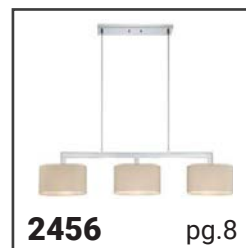

SUMMARY

PENDANTS