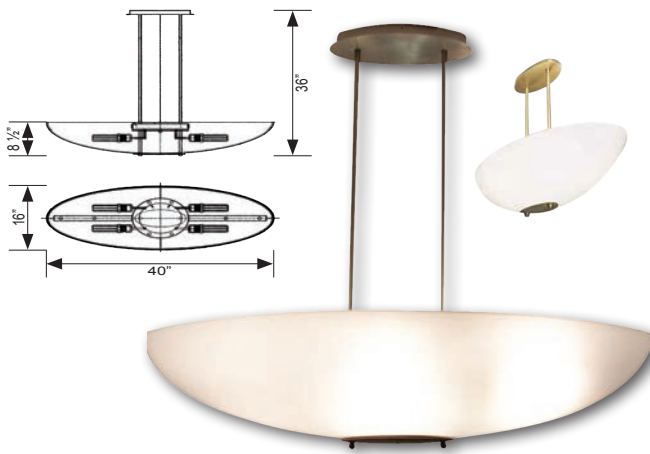

2304

- Chrome solid-plated metal
- Metal shade
- Ceiling mount
- 10 Sockets
- 16" W x 54.25" H
- 12 volt
- Lamps Sold Separately

2460

- White Opal glass diffuser
- Brushed Nickel, Oil Rubbed Bronze, or Chrome
- Ceiling mount
- 1 Socket
- 30" W x 80" OAH
- Lamps Sold Separately

PENDANTS & SEMI-FLUSH

2540

- Brushed Nickel, Oil Rubbed Bronze, or Chrome
- Tuscan Scavo Glass
- Ceiling mount
- 3 Sockets
- 18" W x 16.875" H
- Lamp Sold Separately

Direct/Indirect pendants are created to be a distinctive point of style.