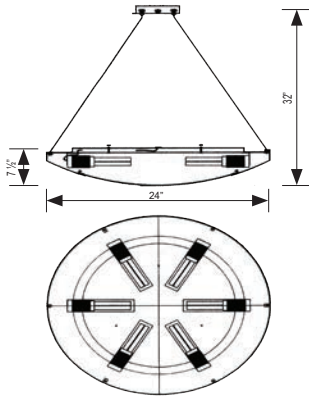

2024

- Clear ribbed glass & metal shade
- Brushed Nickel, Chrome, or Oil Rubbed Bronze
- Ceiling mount
- 1 Socket
- 16" W x 9.5" H
- Lamps Sold Separately

2122

- White opal glass diffuser
- Brushed Nickel, Chrome, or Oil Rubbed Bronze
- Ceiling mount
- 1 Socket
- 15" W x 9" H
- Lamps Sold Separately