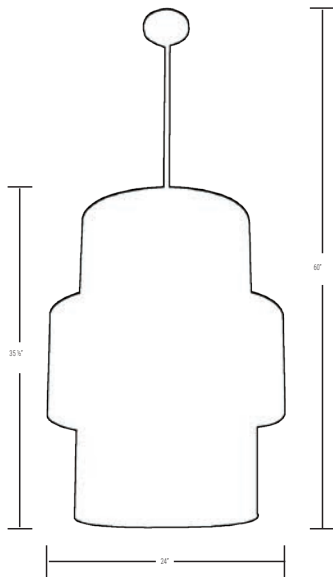

1st Tier = 3 Lights

2nd Tier = 5 Lights

3rd Tier = 6 Lights

2320

- White Linen Shade with Etched Bottom Glass
- Brushed Nickel, Chrome, or Oil Rubbed Bronze
- Ceiling mount
- 14 Sockets
- 1st Tier = 18" W x 18" H
- 2nd Tier = 24" W x 9.5" H
- 3rd Tier = 18" W x 8" H
- Lamps Sold Separately

Item Number	Socket	Lamp Type	Wattage	Recommended Lamp	Voltage	Avail. Finishes	Kelvin	Lumens	CRI	Rated Hours
INC2318	E26	INC	60	B11018	120	BN, ORB, CH	27K	550	97	750
CFL2318	GU24	CFL	13	LVC-13-SP-27	120	BN, ORB, CH	27K	800	82	10,000
LED2318	GU24	LED	7	B2107	110-277	BN, ORB, CH	27K	450	82	40,000
INC2320	E26	INC	60	B11018	120	BN, ORB, CH	27K	550	97	750
CFL2320	GU24	CFL	13	LVC-13-SP-27	120	BN, ORB, CH	27K	800	82	10,000
LED2320	GU24	LED	7	B2107	110-277	BN, ORB, CH	27K	450	82	40,000