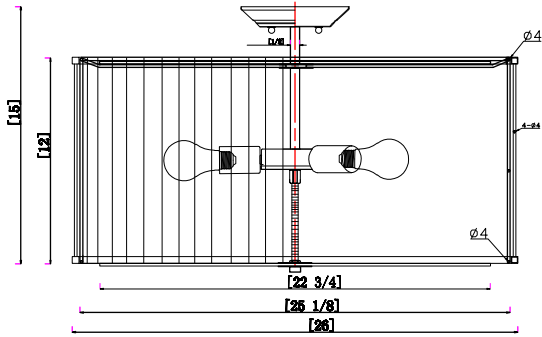

SEMI-FLUSH

2470

- Pleated Off-White butcher linen shade
- Oil Rubbed Bronze, or Chrome
- Ceiling mount
- 3 Sockets
- 26" W x 12" H
- Lamps Sold Separately