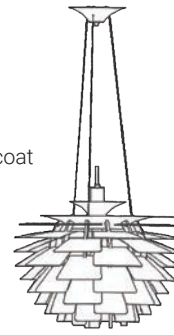

PENDANTS

2300

- Aluminum leaves with White undercoat
- Satin Aluminum or Chrome
- 72 metal leaves
- 1 Socket
- 24.75" W x 16.5" H
- Lamps Sold Separately

2302

- Chrome solid-plated metal
- Metal shade
- Ceiling mount
- 14 Sockets
- 24" W x 59.75" H
- 12 volt
- Lamps Sold Separately

2304

- Chrome solid-plated metal
- Metal shade
- Ceiling mount
- 10 Sockets
- 16" W x 54.25" H
- 12 volt
- Lamps Sold Separately

2460

- White Opal glass diffuser
- Brushed Nickel, Oil Rubbed Bronze, or Chrome
- Ceiling mount
- 1 Socket
- 30" W x 80" OAH
- Lamps Sold Separately

Item Number	Socket	Lamp Type	Wattage	Recommended Lamp	Voltage	Avail. Finishes	Kelvin	Lumens	CRI	Rated Hours
LED2300	GU24	LED	9	B1014	120	SA, CH	27K	800	82	25,000
LED2302	G4	LED	2	B1070	12	CH	30K	160	80	25,000
LED2304	G4	LED	2	B1070	12	CH	30K	160	80	25,000
INC2460	E26	INC	60	B11018	120	BN, ORB, CH	27K	550	97	750
CFL2460	GU24	CFL	13	LVC-13-SP-27	120	BN, ORB, CH	27K	800	82	10,000
LED2460	GU24	LED	7	B1006	110-277	BN, ORB, CH	27K	600	75	50,000