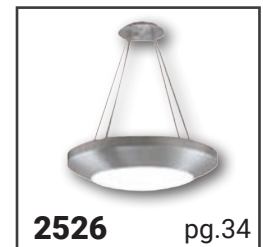

SUMMARY

SEMI-FLUSH