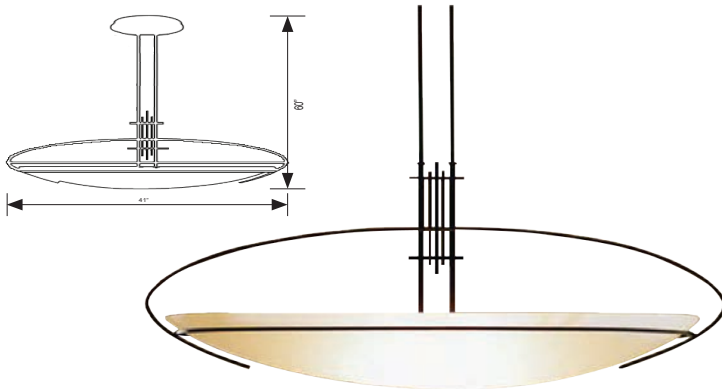

2542

- Brushed Nickel, Oil Rubbed Bronze, or Chrome
- Tuscan Scavo Glass
- Ceiling mount
- 3 Sockets
- 41" W x 13.8" D x 60" H
- Lamp Sold Separately

Item Number	Socket	Lamp Type	Wattage	Recommended Lamp	Voltage	Avail. Finishes	Kelvin	Lumens	CRI	Rated Hours
INC2524	E26	INC	60	B11018	120	BN, ORB, CH	27K	550	97	750
CFL2524	GU24	CFL	13	LVC-13-SP-27	120	BN, ORB, CH	27K	800	82	10,000
LED2524	GU24	LED	7	B1006	110-277	BN, ORB, CH	27K	450	82	40,000
INC2540	E26	INC	60	B11018	120	BN, ORB, CH	27K	550	97	750
CFL2540	GU24	CFL	13	LVC-13-SP-27	120	BN, ORB, CH	27K	800	82	10,000
LED2540	GU24	LED	7	B1006	110-277	BN, ORB, CH	27K	450	82	40,000
INC2542	E26	INC	60	B11018	120	BN, ORB, CH	27K	550	97	750
CFL2542	GU24	CFL	13	LVC-13-SP-27	120	BN, ORB, CH	27K	800	82	10,000
LED2542	GU24	LED	7	B1006	110-277	BN, ORB, CH	27K	450	82	40,000