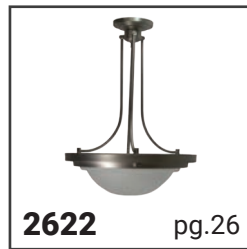

SUMMARY

SEMI-FLUSH