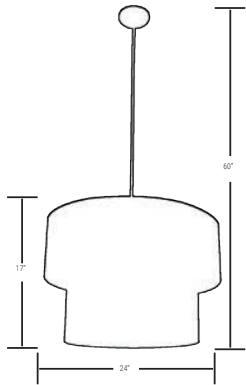

PENDANTS

1st Tier = 5 Lights

2nd Tier = 3 Lights

2318

- White Linen Shade with Etched Bottom Glass
- Brushed Nickel, Chrome, or Oil Rubbed Bronze
- Ceiling mount
- 8 Sockets
- 1st Tier = 24" W x 9" H
- 2nd Tier = 18" W x 8" H
- Lamps Sold Separately

Available in other materials & colors upon request