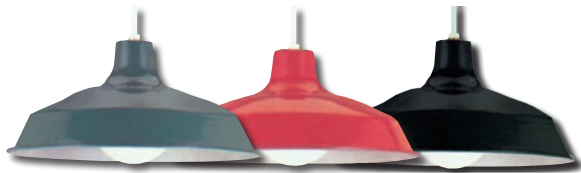

2014

- Metal shade
- Can be custom painted (GY standard)
- Ceiling mount
- 1 Socket
- 16" W x 9" H
- Lamps Sold Separately