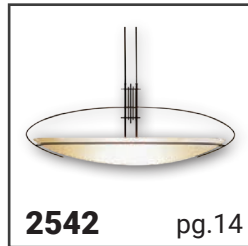

SUMMARY

SEMI-FLUSH