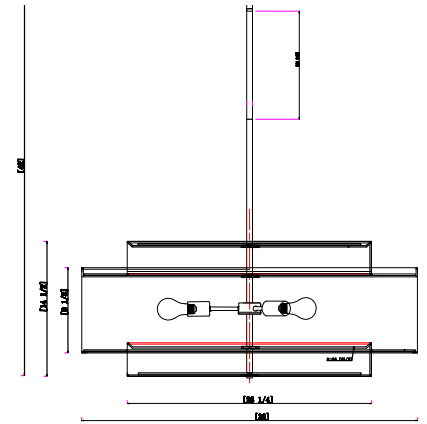

PENDANTS & SEMI-FLUSH