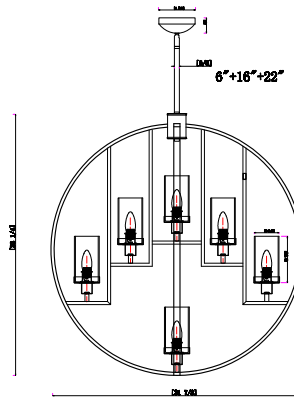

PENDANTS & SEMI-FLUSH