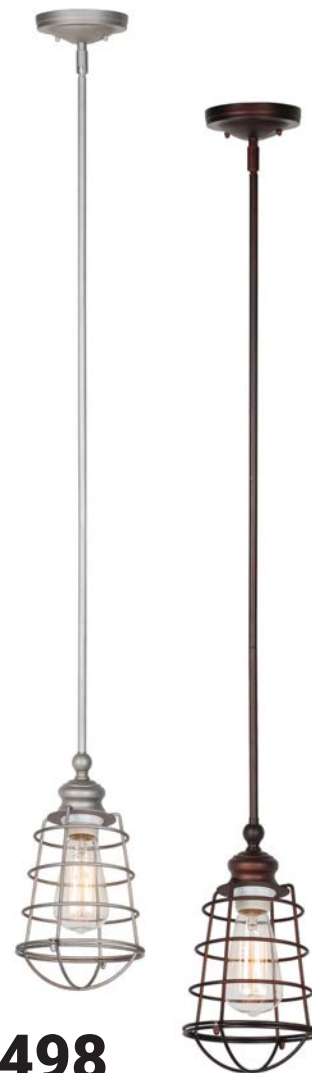

PENDANTS

2124

- White opal glass diffuser
- Brushed Nickel, Chrome, or White
- Ceiling mount
- 1 Socket
- 10" W x 10" H
- Lamps Sold Separately

2126

- White opal glass diffuser
- Brushed Nickel, Chrome, or White
- Ceiling mount
- 1 Socket
- 12" W x 12" H
- Lamps Sold Separately

2028

- White opal glass diffuser
- Brushed Nickel or Chrome
- Ceiling mount
- 1 Socket
- 9" W x 9.5" H
- Lamps Sold Separately

Item Number	Socket	Lamp Type	Wattage	Recommended Lamp	Voltage	Avail. Finishes	Kelvin	Lumens	CRI	Rated Hours
INC2019	E26	INC	60	B11018	120	BN, CH	27K	550	97	750
CFL2019	GU24	CFL	13	LVC-13-SP-27	120	BN, CH	27K	800	82	10,000
LED2019	GU24	LED	7	B1006	110-277	BN, CH	27K	450	82	40,000
INC2028	E26	INC	60	B11018	120	BN, CH	27K	550	97	750
CFL2028	GU24	CFL	13	LVC-13-SP-27	120	BN, CH	27K	800	82	10,000
LED2028	GU24	LED	7	B1006	110-277	BN, CH	27K	450	82	40,000
INC2124	E26	INC	60	B11018	120	BN, CH, WH	27K	550	97	750
CFL2124	GU24	CFL	13	LVC-13-SP-27	120	BN, CH, WH	27K	800	82	10,000
LED2124	GU24	LED	7	B1006	110-277	BN, CH, WH	27K	450	82	40,000
INC2126	E26	INC	60	B11018	120	BN, CH, WH	27K	550	97	750
CFL2126	GU24	CFL	13	LVC-13-SP-27	120	BN, CH, WH	27K	800	82	10,000
LED2126	GU24	LED	7	B1006	110-277	BN, CH, WH	27K	450	82	40,000
INC2128	E26	INC	60	B11018	120	BN, CH, WH	27K	550	97	750
CFL2128	GU24	CFL	13	LVC-13-SP-27	120	BN, CH, WH	27K	800	82	10,000
LED2128	GU24	LED	7	B1006	110-277	BN, CH, WH	27K	450	82	40,000

PENDANTS

2110

- Alabaster glass diffuser
- Brushed Nickel or Oil Rubbed Bronze
- Ceiling mount
- 3 Sockets
- 20" W x 20" H
- Lamps Sold Separately

2626

- Alabaster glass diffuser
- Brushed Nickel or Oil Rubbed Bronze
- Ceiling mount
- 3 Sockets
- 24" W x 24" H
- Lamps Sold Separately

2112

- Alabaster glass diffuser
- Brushed Nickel or Oil Rubbed Bronze
- Ceiling mount
- 3 Sockets
- 28" W x 28" H
- Lamps Sold Separately

2498

- Metal Cage around lamp
- Brushed Nickel or Oil Rubbed Bronze
- Ceiling mount
- 1 Socket
- 6.4" W x 50.8" OAH
- Lamps Sold Separately