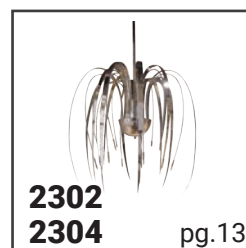

SUMMARY

PENDANTS