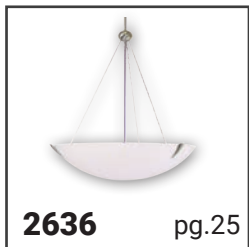

SUMMARY

PENDANTS