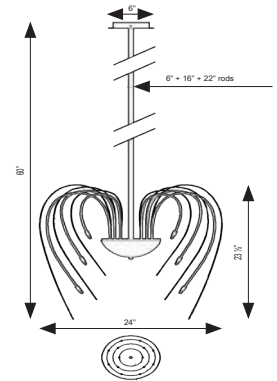

PENDANTS

2300

- Aluminum leaves with White undercoat
- Satin Aluminum or Chrome
- 72 metal leaves
- 1 Socket
- 24.75" W x 16.5" H
- Lamps Sold Separately

2302

- Chrome solid-plated metal
- Metal shade
- Ceiling mount
- 14 Sockets
- 24" W x 59.75" H
- 12 volt
- Lamps Sold Separately

2304

- Chrome solid-plated metal
- Metal shade
- Ceiling mount
- 10 Sockets
- 16" W x 54.25" H
- 12 volt
- Lamps Sold Separately

2460

- White Opal glass diffuser
- Brushed Nickel, Oil Rubbed Bronze, or Chrome
- Ceiling mount
- 1 Socket
- 30" W x 80" OAH
- Lamps Sold Separately

Item Number	Socket	Lamp Type	Wattage	Recommended Lamp	Voltage	Avail. Finishes	Kelvin	Lumens	CRI	Rated Hours
LED2300	GU24	LED	9	B1014	120	SA, CH	27K	800	82	25,000
LED2302	G4	LED	2	B1070	12	CH	30K	160	80	25,000
LED2304	G4	LED	2	B1070	12	CH	30K	160	80	25,000
INC2460	E26	INC	60	B11018	120	BN, ORB, CH	27K	550	97	750
CFL2460	GU24	CFL	13	LVC-13-SP-27	120	BN, ORB, CH	27K	800	82	10,000
LED2460	GU24	LED	7	B1006	110-277	BN, ORB, CH	27K	600	75	50,000